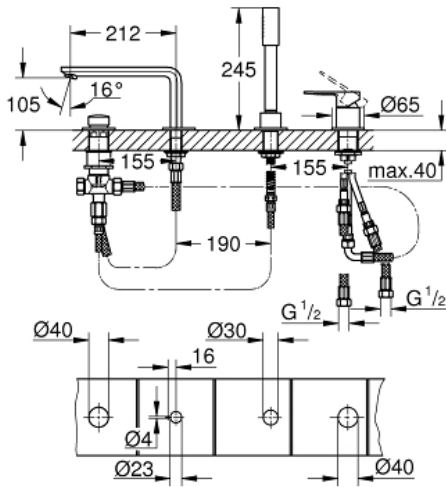

LINEARE
Four-Hole Bathtub Faucet with
Handshower

MODEL # 19577EN1

Pure Freude
an Wasser

GROHE

Product Description:

LINEARE

Four-Hole Bathtub Faucet with Handshower

Standard Specification:

- GROHE SilkMove 35 mm ceramic cartridge
- With temperature limiter
- GROHE StarLight finish
- Pre-assembled spout mounting
- OHM operating element
- Metal lever handle
- Bath inlet with flow control
- Bath/shower diverter
- Hand shower Sena Stick (26 465)
- 79" metal shower hose
- Stainless steel flex lines
- Connection for shower hose
- Protected against backflow
- Min. recommended pressure: 15 psi

Color:

□ 19577EN1 Brushed Nickel